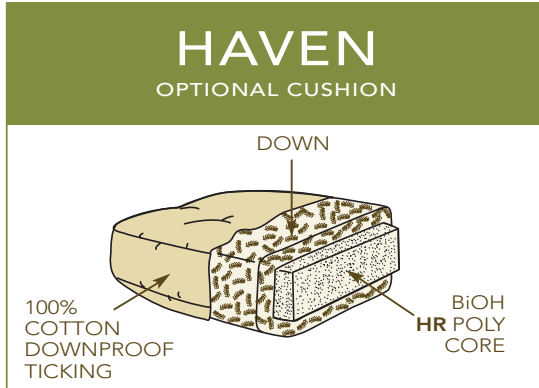

SEAT CUSHIONS

IN THE INTEREST OF ENVIRONMENTAL STEWARDSHIP, OUR STANDARD CUSHION IS naturalLEE. THE BIOH POLYCORE IS A RENEWABLE SOY-BASED FOAM THAT REPLACES 30% OF PETROLEUM-BASED INGREDIENTS.

HR = HIGH RESILIENCY FOAM

BELOW ARE OPTIONAL CUSHIONS SHOWN IN ORDER FROM FIRMIEST TO SOFTEST:

FIRMIEST

FIRMER

FIRM

SOFT

SOFTER

SOFTEST

WE OFFER AN EXTRA FIRM OPTION AT NO CHARGE