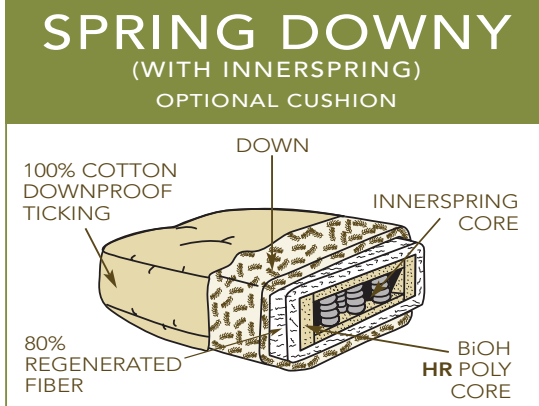

SOFT

SOFTER