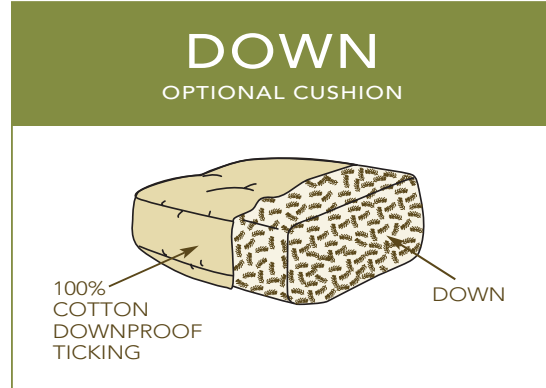

SEAT CUSHIONS

IN THE INTEREST OF ENVIRONMENTAL STEWARDSHIP, OUR STANDARD CUSHION IS naturalLEE. THE BIOH POLYCORE IS A RENEWABLE SOY-BASED FOAM THAT REPLACES 30% OF PETROLEUM-BASED INGREDIENTS.

HR = HIGH RESILIENCY FOAM

BELOW ARE OPTIONAL CUSHIONS SHOWN IN ORDER FROM FIRMIEST TO SOFTEST:

FIRMIEST

FIRMER

FIRM

SOFT

SOFTER

SOFTEST

WE OFFER AN EXTRA FIRM OPTION AT NO CHARGE