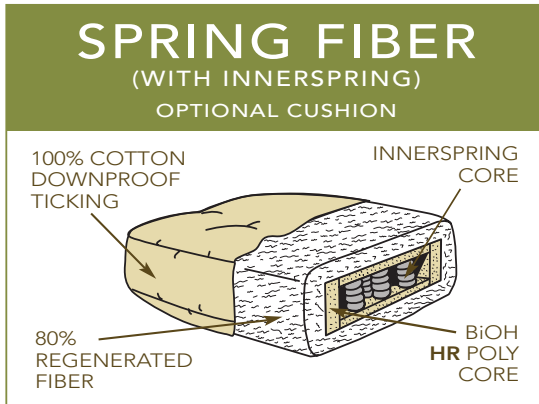

BELOW ARE OPTIONAL CUSHIONS SHOWN IN ORDER FROM FIRMIEST TO SOFTEST:

FIRMIEST

FIRMER

FIRM