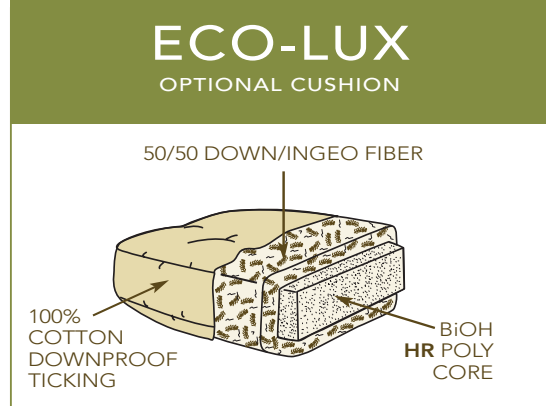

SEAT CUSHIONS

IN THE INTEREST OF ENVIRONMENTAL STEWARDSHIP, OUR STANDARD CUSHION IS naturalLEE. THE BIOH POLYCORE IS A RENEWABLE SOY-BASED FOAM THAT REPLACES 30% OF PETROLEUM-BASED INGREDIENTS.

HR = HIGH RESILIENCY FOAM

BELOW ARE OPTIONAL CUSHIONS SHOWN IN ORDER FROM FIRMIEST TO SOFTEST:

FIRMIEST

FIRMER

FIRM

SOFT

SOFTER

SOFTEST

WE OFFER AN EXTRA FIRM OPTION AT NO CHARGE