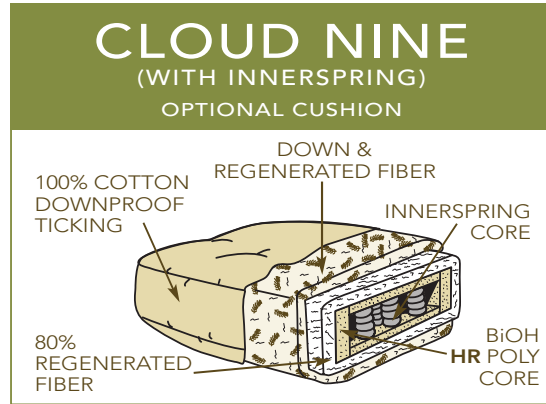

SEAT CUSHIONS

IN THE INTEREST OF ENVIRONMENTAL STEWARDSHIP, OUR STANDARD CUSHION IS naturalLEE. THE BIOH POLYCORE IS A RENEWABLE SOY-BASED FOAM THAT REPLACES 30% OF PETROLEUM-BASED INGREDIENTS.

HR = HIGH RESILIENCY FOAM

BELOW ARE OPTIONAL CUSHIONS SHOWN IN ORDER FROM FIRMIEST TO SOFTEST:

FIRMIEST

FIRMER

FIRM

SOFT

SOFTER

SOFTEST

WE OFFER AN EXTRA FIRM OPTION AT NO CHARGE